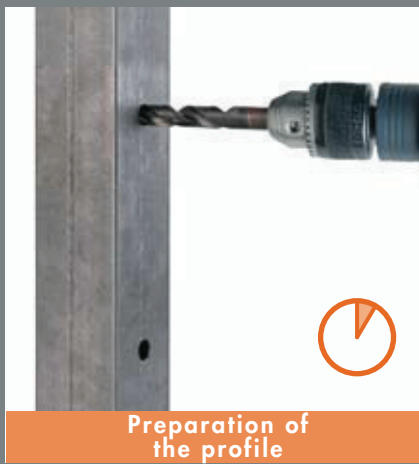

DROP BOLT - TYPE VSA / VSF

WITH ALUMINIUM HEAD BLOCK - (PATENT PENDING)

TYPE VSA / VSF

WITH ALUMINIUM HEAD BLOCK

- Height adjustable 100 mm
- Type VSA: aluminium pin
- Type VSF: hot dip galvanised steel pin
- Easy retrofitting: Quick-Fix
- Throw of 140 mm
- Available in following RAL colors:

6005

6009

9005

9010

New fixing: QUICK-FIX
Old fixing on request