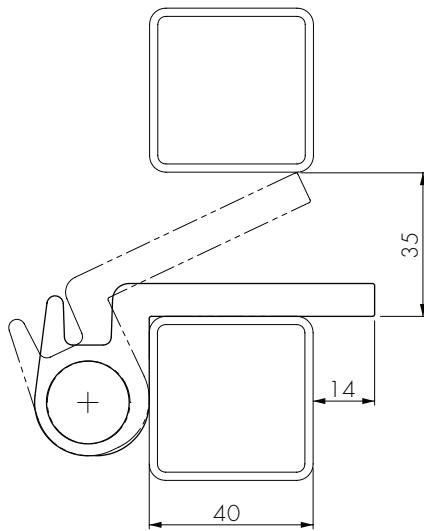

WITH ALUMINIUM HEAD BLOCK

- Height adjustable 100 mm
- Type VSA: aluminium pin
- Type VSF: hot dip galvanised steel pin
- Easy retrofitting: Quick-Fix
- Throw of 140 mm
- Available in following RAL colors:

6005

6009

9005

9010

Preparation of the profile

Placing the drop bolt housing

Tighten the Quick-Fix

New fixing: QUICK-FIX
Old fixing on request