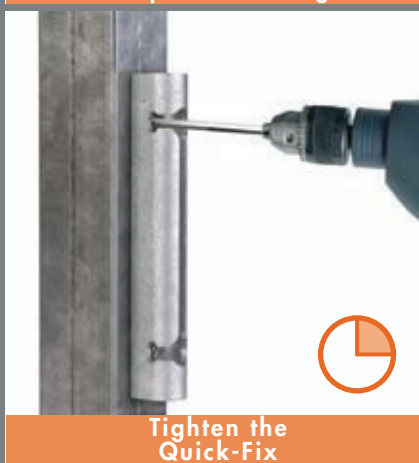

WITH ALUMINIUM HEAD BLOCK

- Height adjustable 100 mm
- Type VSA: aluminium pin
- Type VSF: hot dip galvanised steel pin
- Easy retrofitting: Quick-Fix
- Throw of 140 mm
- Available in following RAL colors:

6005

6009

9005

9010

Preparation of the profile

Placing the drop bolt housing

Tighten the Quick-Fix

New fixing: QUICK-FIX
Old fixing on request